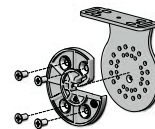

COLOUR. black 050, pure white 069
USE WITH. RB10 Idler End Plug, Bracket Cover Cap