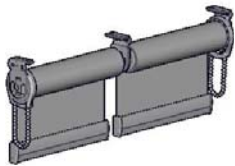

INTERMEDIATE BRACKET
(to achieve wider spans)