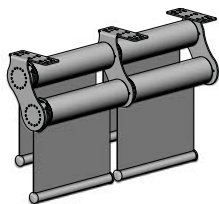

COLOUR RANGE

PRODUCT OPTIONS

**UNI-LINK**  
(up to 90 degree  
linked blind installations)

4

**INT. COMBO  
BRACKETS**  
(dual brackets  
for day/night blinds)

5

**ADJUSTABLE  
BRACKETS**  
(for 5mm height adjustment)