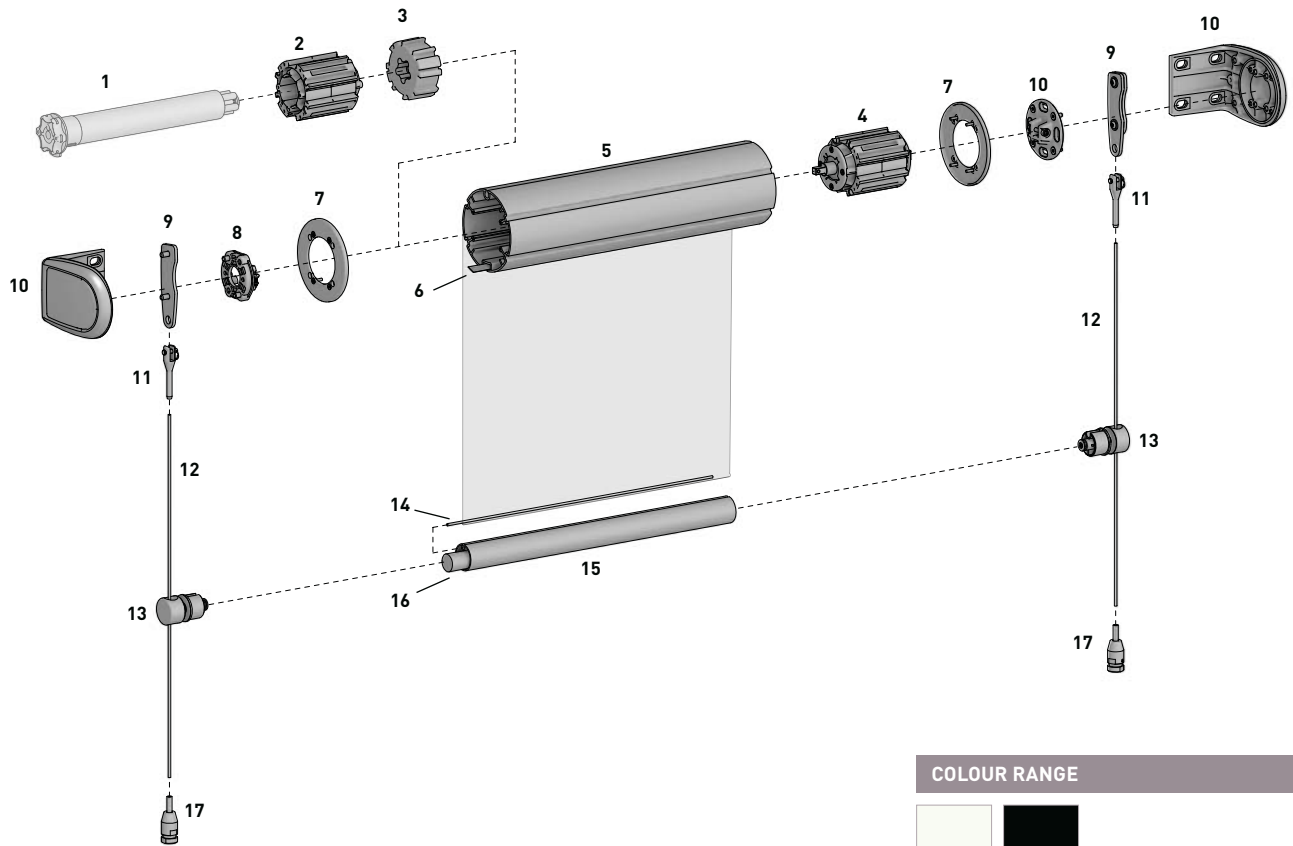

COLOUR RANGE

off white black

PRODUCT OPTIONS

18 SIDE FIXING BRACKETS (alternative installation)

19 BOTTOM WALL MOUNT (wall fixing alternative)

20 CRANK GEAR CONTROL (alternative operation)