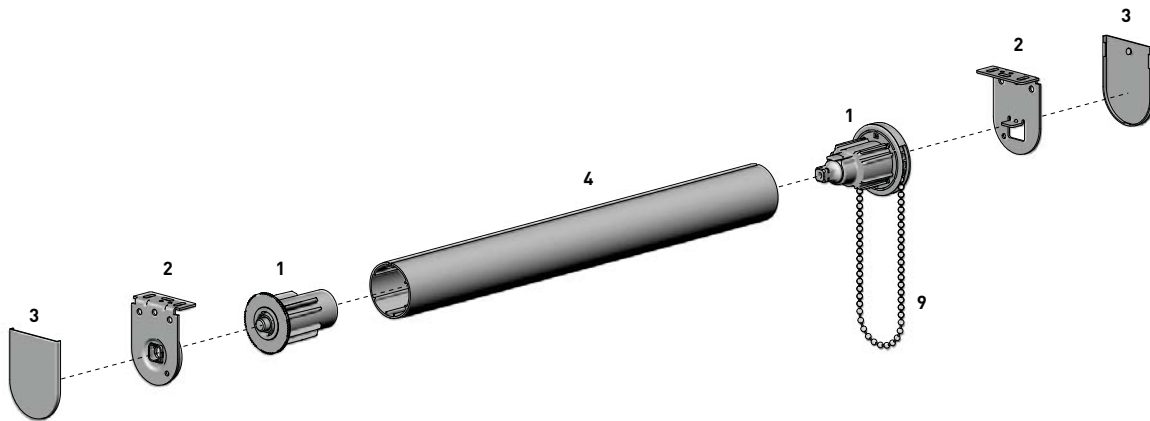

**COMBO SQUARE-X EASY-LOCK BRACKET | S40/S45**

7d

Same side control

SIZE.	122 x 122mm proj.
PRICE.	
CODE.	RB08-8384-xxx122
PACK.	5   60 Sets

COLOUR. black 050, pure white 069, sandstone 269, barley 283, silver grey 338  
USE WITH. Easy-Lock MKII Chain Winder & Auto Idler S40/45