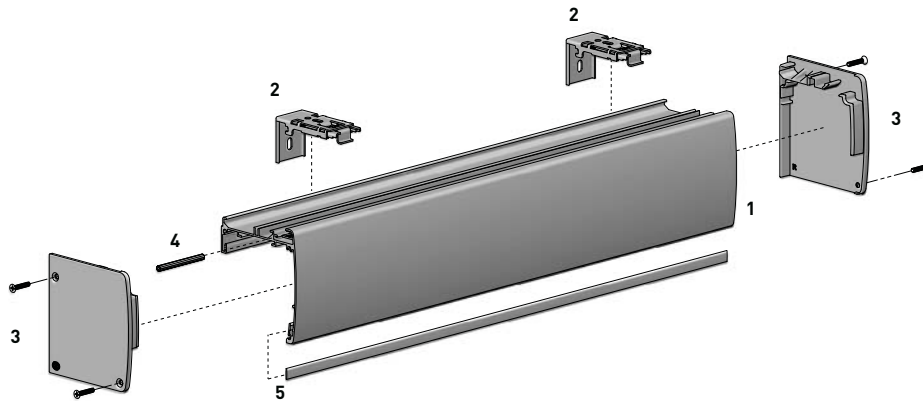

COLOUR RANGE

pure white sandstone silver frost black

COMPATIBLE SYSTEMS

CHAIN CONTROL S40 & S45

Page 18

CRANK GEAR S45

Page 16

MOTORISED S45

Page 30

SPRING CONTROL S40 & S45

Page 12