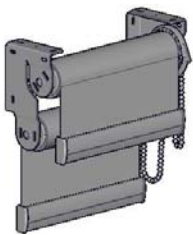

PRODUCT OPTIONS

DOUBLE BRACKETS
(dual brackets for day/night blinds)