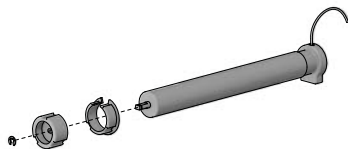

COMPONENTS | MOTORISED AUTOMATE WIREFREE

AUTOMATE | WIREFREE-RF

Ø24/1.1Nm/25rpm

PRICE.	
CODE.	RB24-3501-190003
PACK.	1 | 35 sets

COLOUR. red 190 only
USE WITH. LX Easy-Lock Brackets - 30p, S35 Auto Idler, S35 Aluminium Tube

T-SPLINE - SLIDE-ON

18mm Tail x 200 Lm roll

TYPE.	SLIDE ON
PRICE.	
CODE.	RB92-0404-311215
PACK.	1 | 10 Rolls

COLOUR. light grey 311 only
USE WITH. T-SPLINE Aluminium Tube S35

AUTOMATE WIREFREE MOTOR CHARGER

8.4V-1000m

PRICE.	
CODE.	RB24-9002-069084
PACK.	1 | 44 Pcs

COLOUR. pure white 069 only
USE WITH. S35 Automate Wirefree Motor

AUTOMATE RF200S SERIES REMOTES

RF201s Single Channel & RF214s Forteen Channel

TYPE.	RF201s	RF214s
PRICE.		
CODE.	RB24-9005-069001	RB24-9005-069014
PACK.	1 | 115 Pcs	1 | 15 Pcs

COLOUR. pure white 069 only
USE WITH. Automate WIREFREE Motor

AUTOMATE RECHARGEABLE LITHIUM BATTERY

TYPE.	1400mAh/7.4v
PRICE.	
CODE.	RB24-9002-050202
PACK.	1 | 10 Pcs

COLOUR. black 050 only
USE WITH. S35 Automate Wirefree Motor

AUTOMATE WIREFREE MOTOR SOLAR BOARD CHARGER

470mm length x 35mm wide x 9mm thick - 1.3m cord

PRICE.	
CODE.	RB24-9002-050201
PACK.	1 | 30 pcs

COLOUR. black 050 only
USE WITH. S35 Automate Wirefree Motor

EASY-LOCK AC AUTO IDLER | S35

PRICE.	
CODE.	RB08-0501-xxx034
PACK.	5 | 400 Sets

COLOUR. pure white 069, [INDENT: black 050]
USE WITH. Aluminium Tube S35, Easy-Lock LX brackets 10/30p

MKII MOUNTING RAIL | BASE 40 AX

4.8 metre length

TYPE.	Anodised	Pure white
PRICE.		
CODE.	RB88-2041-020480	RB88-2041-069480
PACK.	6 | 150 Lgths	6 | 150 Lgths

COLOUR. nat anodised 020, pure white 069
USE WITH. Brackets - VX/LX 30p, Spring Clip Bracket

EASY-LOCK LX INSTALLATION BRACKETS | S35

10 / 30mm Projection

SIZE.	30mm projection
PRICE.	
CODE.	RB08-8345-xxx030
PACK.	25 | 250 Sets

COLOUR. black 050, pure white 069, sandstone 269, barley 283, silver grey 338
USE WITH. Easy-Lock Auto Idler S35, Automate S35 Motor, Brkt Cover Caps - LX

SLIMLINE SPRING CLIP BRACKET

Universal Fix

TYPE.	Stainless Steel	Pure White
PRICE.		
CODE.	RB88-2092-010001	RB88-2092-069001
PACK.	100 | 1,000 Pcs	100 | 1,000 Pcs

COLOUR. stainless steel 010, pure white 069
USE WITH. MKII Mounting Rail - Base 40

VX/LX BRACKET COVER CAPS | S35

SIZE.	30mm projection
PRICE.	
CODE.	RB08-4141-xxx030
PACK.	25 | 2,000 Pairs

COLOUR. black 050, pure white 069, sandstone 269, barley 283, silver grey 338
USE WITH. Easy-Lock LX Installation Brackets S35

VX/LX BRACKET COVER CAPS - M/RAIL BASE 40 | S35

SIZE.	30mm projection
PRICE.	
CODE.	RB88-4141-xxx030
PACK.	25 | 1,500 Pairs

COLOUR. pure white 069, silver grey 338 / custom colours available upon request
USE WITH. VX Brackets 30mm & M/Rail base 40

T-SPLINE ALUMINIUM TUBE | S35 - STANDARD

O.D 33.0mm x 5.8m Length[*=INDENT]

TYPE.	No Tape	with D/S Tape
PRICE.		
CODE.	RB93-0333-000580	RB93-6333-000580*
PACK.	10 | 120 Lgths	10 | 120 Lgths

COLOUR. mill finish 000 only
USE WITH. Easy-Lock Auto Idler S35, Automate S35 Wirefree Motor, T-SPLINE

Self Tapping Screws | Philips Counter Sunk Head

#4 x 3/8

PRICE.	
CODE.	HD82-1904-025010
PACK.	100 | 5,000 Pcs

COLOUR. zinc plated 025 only
USE WITH. MKII Mounting Rail - Base 50, VX/LX Installation Brackets

T-SPLINE ALUMINIUM TUBE | S35 - HEAVY DUTY

O.D 34.0mm x 5.8m Length [*=INDENT]