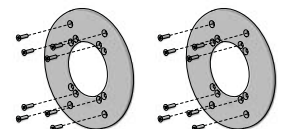

EXTREME TUBE END PLATE | S100 | 160 EXTRA HEAVY DUTY
2 piece set + screws

7c

PRICE.	
CODE.	RB80-0601-073160
PACK.	1 | 40 Sets

COLOUR. grey cloud 073
USE WITH. S100-160mm Aluminium Tube