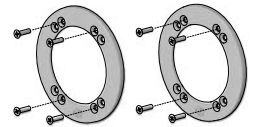

EXTREME TUBE END PLATE 110MM | S100 | 100 STANDARD
2 piece set + screws

7a

PRICE.	
CODE.	RB80-0601-073110
PACK.	1 | 40 Sets

COLOUR. grey cloud 073
USE WITH. S100-110mm Aluminium Tube