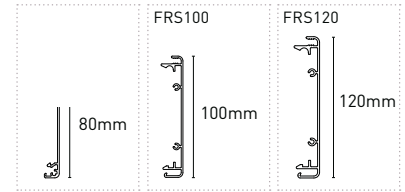

**INTERMEDIATE BRACKET ADJUSTABLE | S60**

5b

Face/Wall Fix [\*=INDENT]

SIZE.	60mm	80mm
PRICE.		
CODE.	RB56-7202-xxx060	RB56-7202-xxx080*
PACK.	5   60 Pcs	5   30 Pcs

COLOUR. black 050, pure white 069  
USE WITH. Multi-Link Intermediate Receiver & Drive, Screw Plate Cover