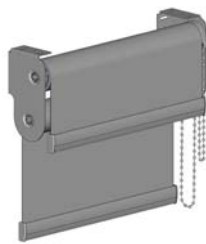

13

ADJ. & NON ADJ. BRACKETS (idle end alternative & 5mm height adjustment)

14

COMBO BRACKETS (dual brackets for day/night blinds)

15

ACMEDA ACCESSORIES FOR THIRD PARTY MOTORS

16

SYSTEM UPGRADES