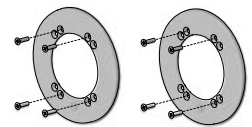

EXTREME TUBE END PLATE | S100 | 130 HEAVY DUTY
2 piece set + screws

7b

PRICE.	
CODE.	RB80-0601-073130
PACK.	1 | 40 Sets

COLOUR. grey cloud 073
USE WITH. S100-130mm Aluminium Tube