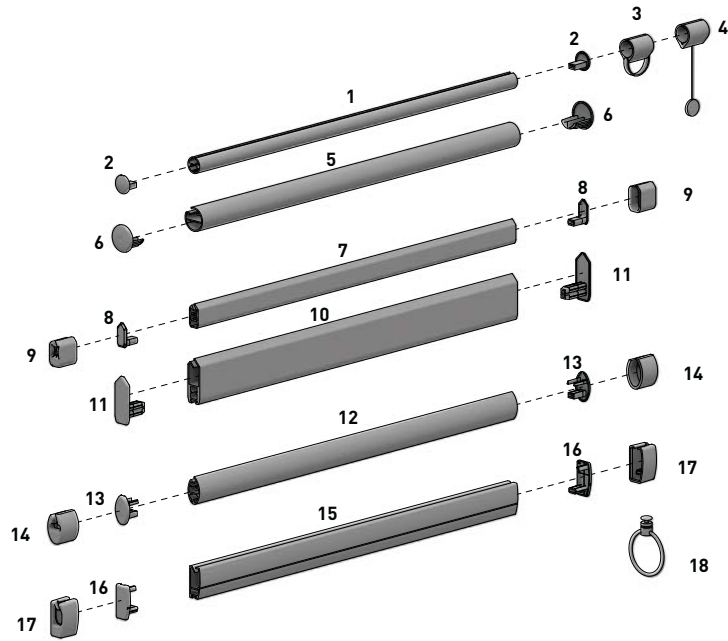

SECTION 6  
BOTTOM WEIGHT BARS

---

COLOUR RANGE

COMPONENTS

**MINI ALUMINIUM BOTTOM RAIL**  
15.0mm x 4.3mt Length [INDENT]

TYPE.	Nat Anodised	Colours - refer below
PRICE.		
CODE.	RB91-1215-020430	RB91-1215-xxx430
PACK.	10   300 Lgths	10   100 Lgths