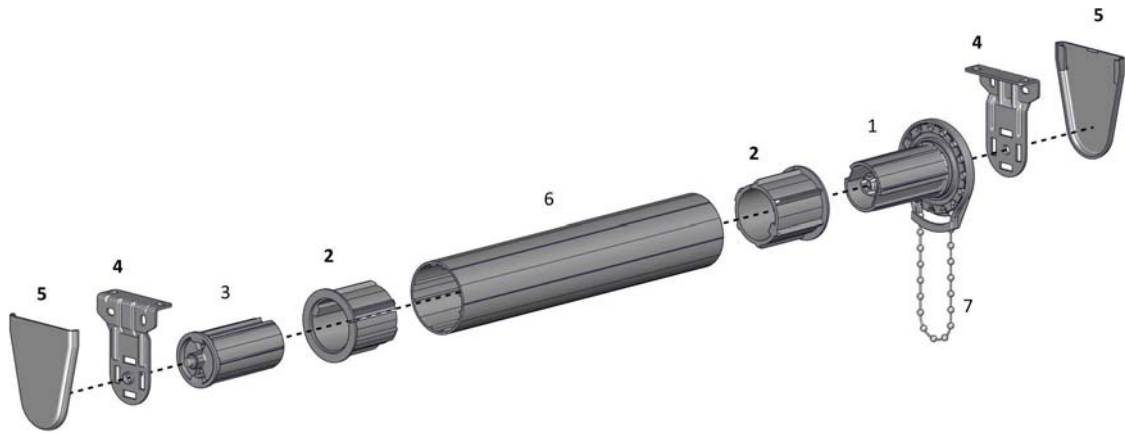

**PRODUCT OPTIONS**

**DOUBLE BRACKETS**  
(double brackets for day/night blinds)

**INTERMEDIATE BRACKET**  
(to achieve wider spans)

**SKYLINE CLUTCH SL20-LITE | 38MM**

1a

PRICE.	
CODE.	SL20H53xx-L
PACK.	25   200 Pcs