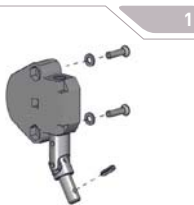

PRICE.	
CODE.	RB05-4207-025001
PACK.	5   50 Kits

COLOUR. zinc plated 025 only  
USE WITH. Gear Drive Tube Adaptor S60, M50 Universal Motor Bracket

**ALUMINIUM TUBE | S60 | 60 STANDARD**  
O.D 60.0mm x 5.8mt Length