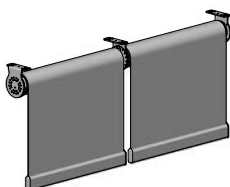

SYSTEM UPGRADES

MULTI-LINK (for wider spans)