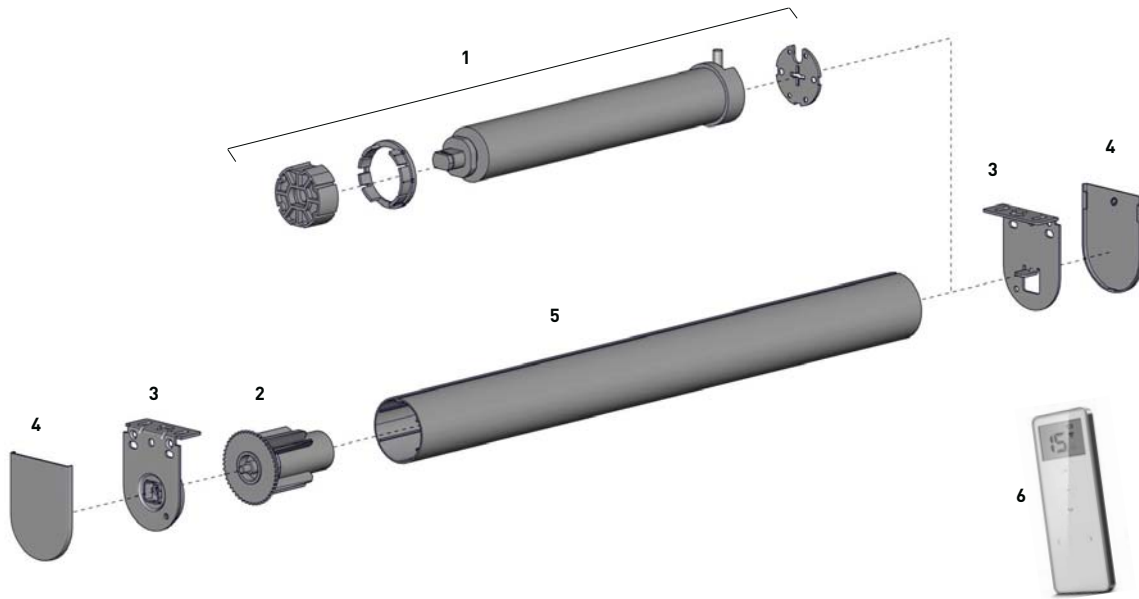

PRODUCT OPTIONS

7 COMBO BRACKETS (dual brackets for day/night blinds)	8 ACMEDA ACCESSORIES FOR THIRD PARTY MOTORS	9 MOUNTING RAIL (for quick installation)	10 RB09 EASY-LOCK EXTENDED IDLER (offering up to 10mm extension)

SYSTEM UPGRADES

EASY-LINK™ (for wider spans) Page 56	FRS VALANCE 80 OR 100 OR PELMET 95 (to conceal hardware) Page 60 & 64	CF CASSETTE/FASCIA 90 (for light blackout) Cassette Rollers	INTERNAL WIRE GUIDE (for controlled stability) Page 66