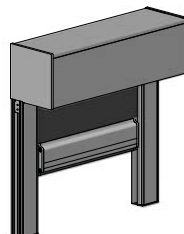

SQUARE BOX 120
(for light blackout)