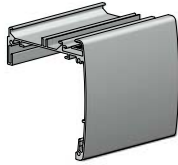

MOTORISED S45

Page 30

SPRING CONTROL S40 & S45

Page 12

**PELMET 95 - BASE 50**  
4.8 metre Length

1

TYPE.	Mill Finish	Nat Anodised	Colours - refer below
PRICE.			
CODE.	RB88-0150-000480	RB88-0150-020480	RB88-0150-xxx480
PACK.	4   32 Lgths	4   32 Lgths	4   32 Lgths