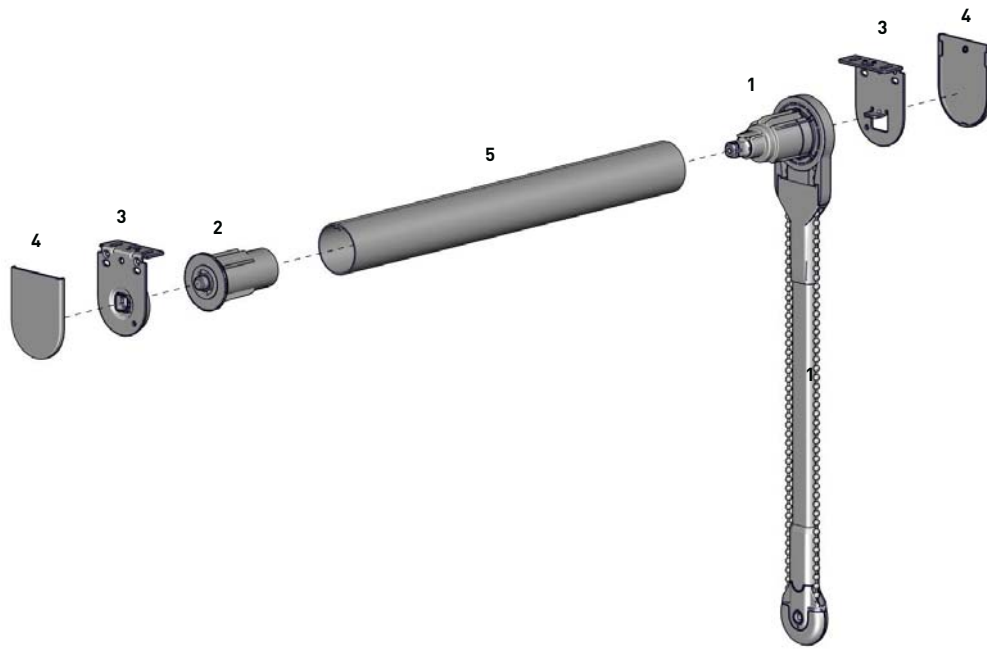

**SELF TAPPING SCREWS | PHILIPS COUNTER SUNK HEAD**

#4 x 3/8

-

PRICE.	
CODE.	HD82-1904-025010
PACK.	100   5,000 Pcs

COLOUR. zinc plated 025 only  
 USE WITH. MKII Mounting Rail - Base 50, VX/LX Installation Brackets