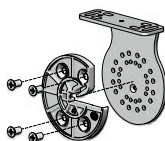

**RB10 IDLER BRACKET KIT | S60**  
Universal Fix

TYPE.	60mm
PRICE.	
CODE.	RB10-6500-xxx001
PACK.	5   50 Kits

COLOUR. black 050, pure white 069  
USE WITH. RB10 Idler Head, Bracket Cover Cap

**CRANK CONTROL ARM**