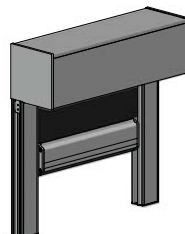

SQUARE BOX 120 (for light blackout)