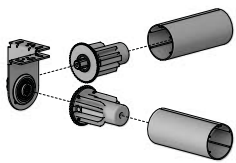

# SECTION 5 SYSTEM UPGRADES

---

COLOUR RANGE

pure white sandstone barley silver grey black

PRODUCT OPTIONS

**UNI-LINK**  
(for up to 90 degree  
linked blind installations)

4

**INT. COMBO  
BRACKETS**  
(dual brackets  
for day/night blinds)