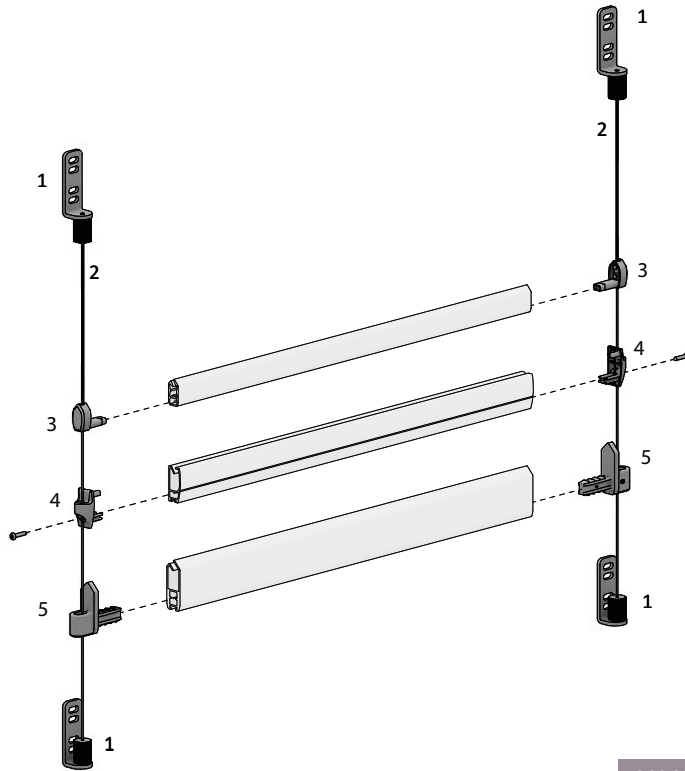

COLOUR RANGE

pure white	sandstone	silver grey	black

PRODUCT OPTIONS

WIRE STOPPER
(alternative floor fixing device)

6

COMPATIBLE SYSTEMS

CHAIN CONTROL
S35 / S40 & S45

Page 18

CRANK GEAR S45

Page 16

MOTORISED S45

Page 30

SPRING CONTROL
S35 / S40 & S45

Page 12