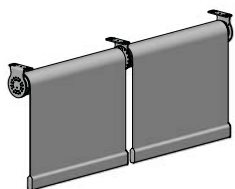

COLOUR RANGE

SYSTEM UPGRADES

MULTI-LINK
(for wider spans)