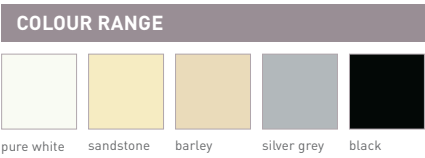

PRODUCT OPTIONS

7 COMBO BRACKETS (dual brackets for day/night blinds)	8 ACMEDA ACCESSORIES FOR THIRD PARTY MOTORS	9 MOUNTING RAIL (for quick installation)	10 RB09 EASY-LOCK EXTENDED IDLER (offering up to 10mm extension)

SYSTEM UPGRADES

EASY-LINK™ (for wider spans) Page 56	FRS VALANCE 80 OR 100 OR PELMET 95 (to conceal hardware) Page 60 & 64	CF CASSETTE/FASCIA 90 (for light blackout) Cassette Rollers	INTERNAL WIRE GUIDE (for controlled stability) Page 66