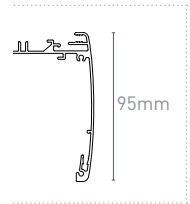

COLOUR RANGE

pure white sandstone silver frost black

COMPATIBLE SYSTEMS

CHAIN CONTROL S40 & S45

Page 18

CRANK GEAR S45

Page 16

MOTORISED S45

Page 30

SPRING CONTROL S40 & S45

Page 12