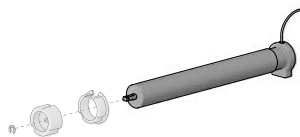

AUTOMATE | WIREFREE-RF MOTOR
Ø24/1.1NM/25RPM

PRICE.	
CODE.	RB24-3501-190003
PACK.	1 | 35 Sets

COLOUR. red 190 only
USE WITH. Easy-Lock Brackets - 40p, S45 Auto Idler, S45 Aluminium Tube

VX / LX BRACKET COVER CAPS | S40/45
40 & 55mm Projection

SIZE.	40mm Projection	55mm Projection
PRICE.		
CODE.	RB08-4151-xxx040	RB08-4151-xxx055
PACK.	25 | 1,000 Pairs	25 | 1,000 Pairs

COLOUR. black 050, pure white 069, sandstone 269, barley 283, silver grey 338
USE WITH. Easy-Lock Chain Winder Brackets 40 & 55mm projection - VX/LX

AUTOMATE S35 MOTOR CHARGER

TYPE.	ELECTRIC (240V)	SOLAR BOARD
PRICE.		
CODE.	RB24-9002-069084	RB24-9002-050201
PACK.	1 | 44 Pcs	1 | 30 Pcs