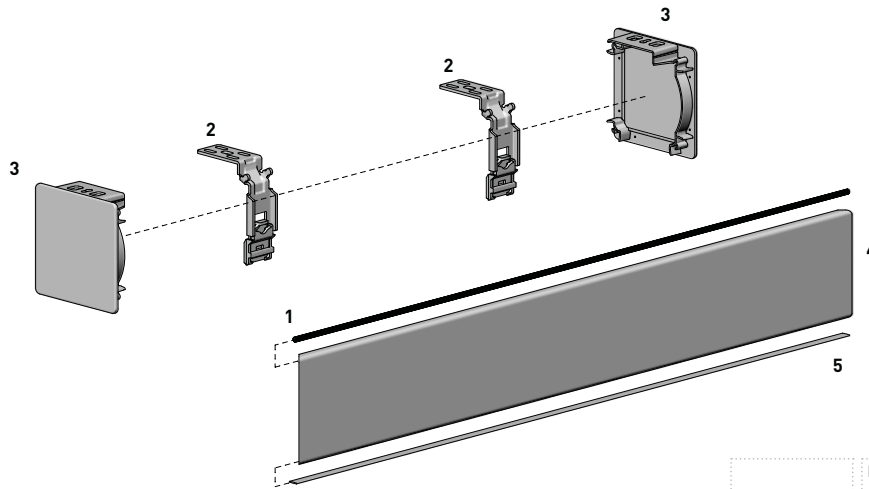

**INTERMEDIATE BRACKET ADJUSTABLE | S60**

5b

Face/Wall Fix [\*=INDENT]

SIZE.	60mm	80mm
PRICE.		
CODE.	RB56-7202-xxx060	RB56-7202-xxx080*
PACK.	5   60 Pcs	5   30 Pcs

COLOUR. black 050, pure white 069  
USE WITH. Multi-Link Intermediate Receiver & Drive, Screw Plate Cover