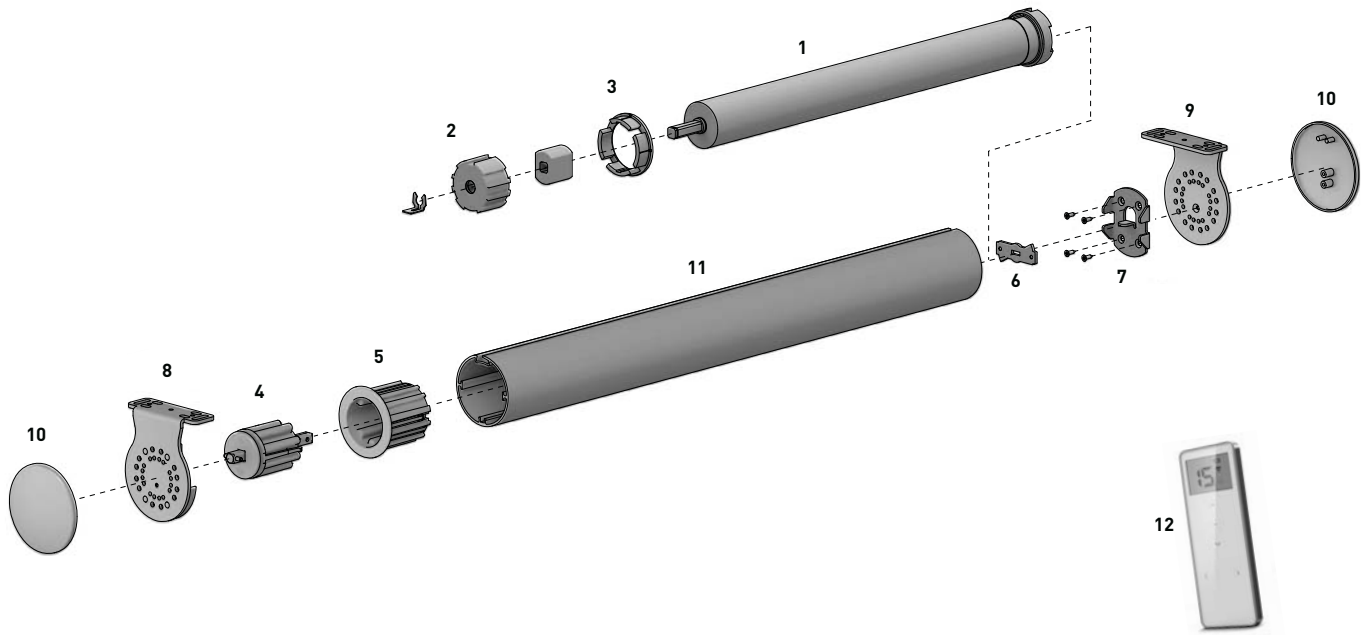

COLOUR RANGE

PRODUCT OPTIONS

SOMFY STAR HEAD ACCESSORIES

13

ADJ. & NON ADJ. BRACKETS (idle end alternative & 5mm height adjustment)

14

COMBO BRACKETS (dual brackets for day/night blinds)

15

ACMEDA ACCESSORIES FOR THIRD PARTY MOTORS

16

SYSTEM UPGRADES

MULTI-LINK (for wider spans)

FRS VALANCE 120 (to conceal hardware)

SQUARE BOX 120 (for light blackout)