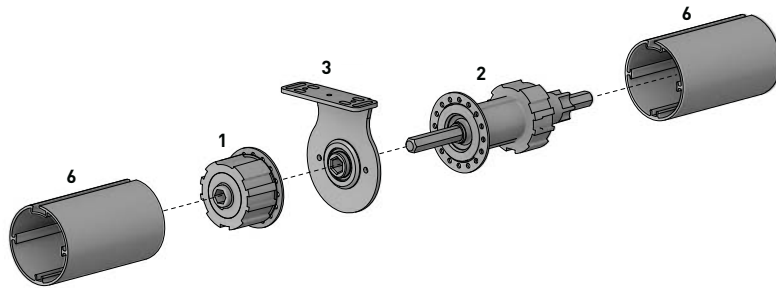

COLOUR RANGE

PRODUCT OPTIONS

UNI-LINK
(up to 90 degree
linked blind installations)

4

**INT. COMBO
BRACKETS**
(dual brackets
for day/night blinds)

5

**ADJUSTABLE
BRACKETS**
(for 5mm height adjustment)

6

COMPATIBLE SYSTEMS

CHAIN CONTROL S60

CRANK GEAR S60

MOTORISED S60