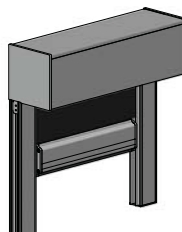

Page 60

SQUARE BOX 120
(for light blockout)