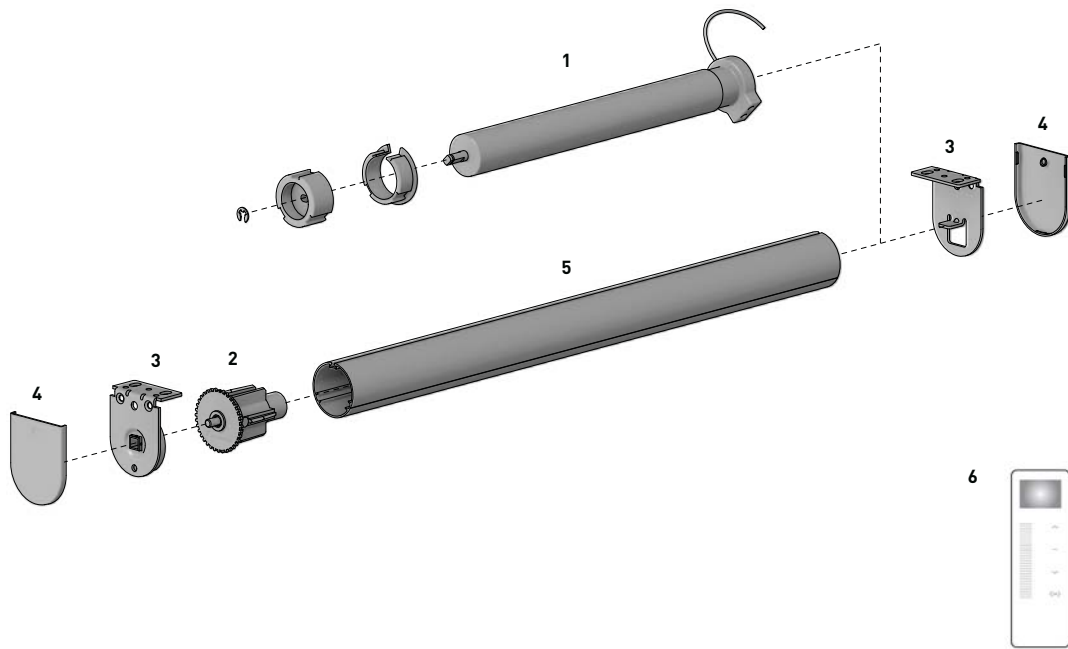

COLOUR RANGE

pure white sandstone barley silver grey black

PRODUCT OPTIONS

SOLAR PANEL CHARGER
(energy efficient solution)

7

MOUNTING RAIL
(for quick installation)

8