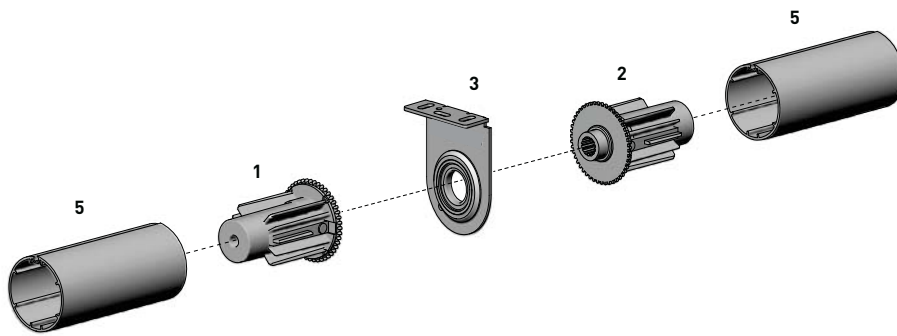

# SECTION 5 SYSTEM UPGRADES

---

COLOUR RANGE

pure white sandstone barley silver grey black

PRODUCT OPTIONS

**UNI-LINK**  
(for up to 90 degree  
linked blind installations)

4

**INT. COMBO  
BRACKETS**  
(dual brackets  
for day/night blinds)