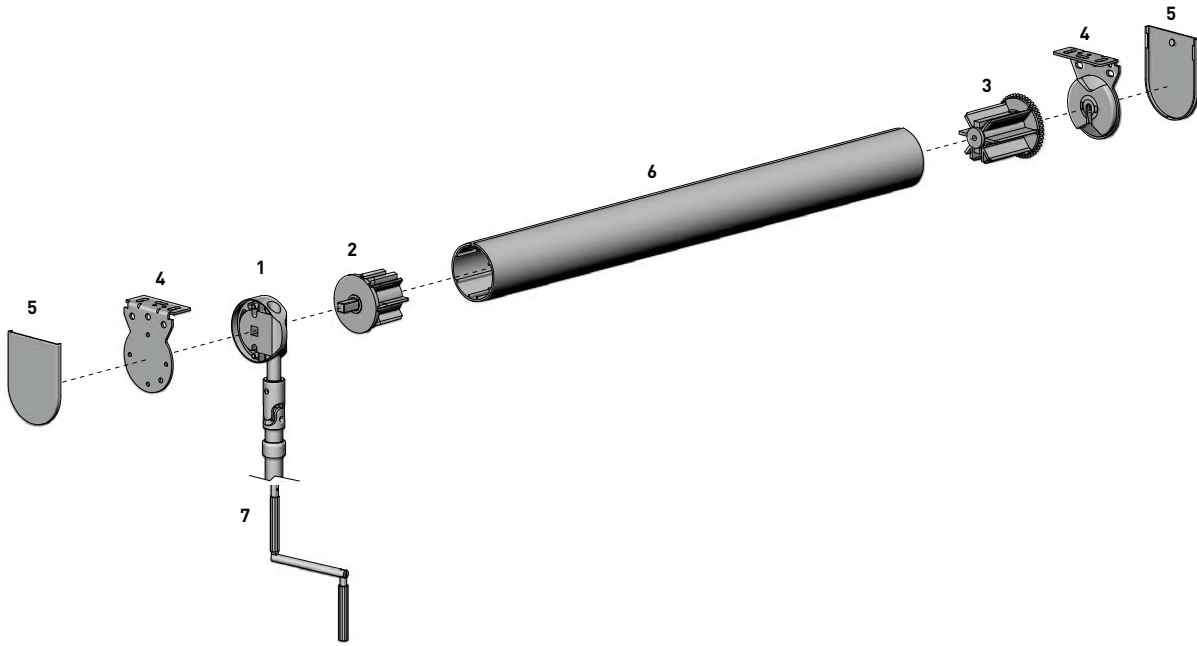

**EASY-LOCK SPRING COMBO SQUARE BRACKET | S40/45**

6

SIZE.	122 x 122mm proj.
PRICE.	
CODE.	RB01-8384-069122
PACK.	5   60 Sets

COLOUR. pure white 069 only  
 USE WITH. Stop/No Stop Spring & Auto Idler S40/45