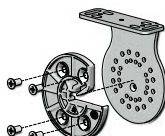

**RB10 IDLER BRACKET KIT | S60**

Universal Fix

TYPE.	60mm
PRICE.	
CODE.	RB10-6500-xxx001
PACK.	5   50 Kits

COLOUR. black 050, pure white 069  
USE WITH. RB10 Idler Head, Bracket Cover Cap

**AUTOMATE RF500s REMOTES**