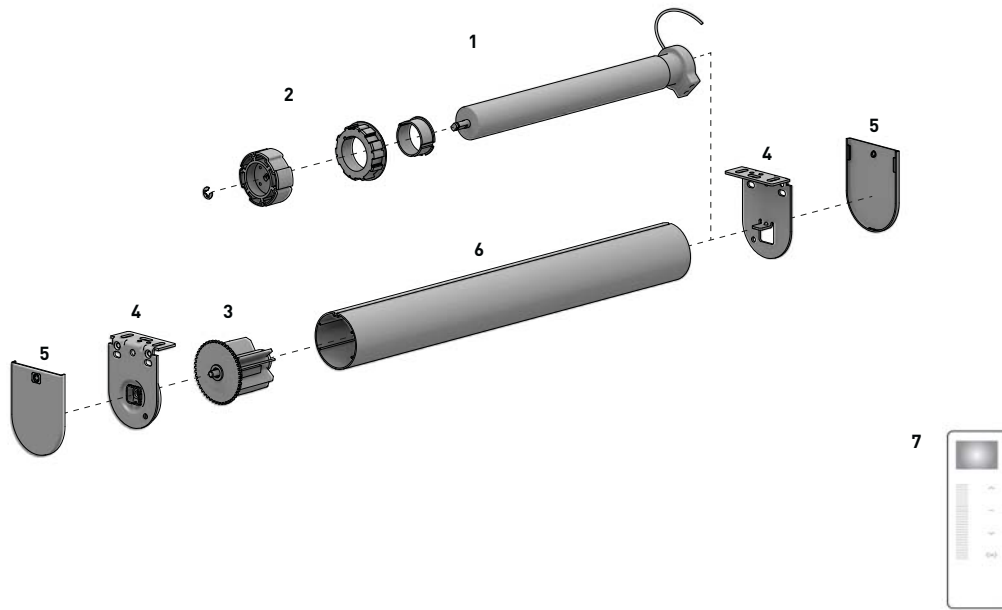

**SELF TAPPING SCREWS | PHILIPS COUNTER SUNK HEAD**

#4 x 3/8

-

PRICE.	
CODE.	HD82-1904-025010
PACK.	100   5,000 Pcs

COLOUR. zinc plated 025 only  
 USE WITH. MKII Mounting Rail - Base 50, VX/LX Installation Brackets