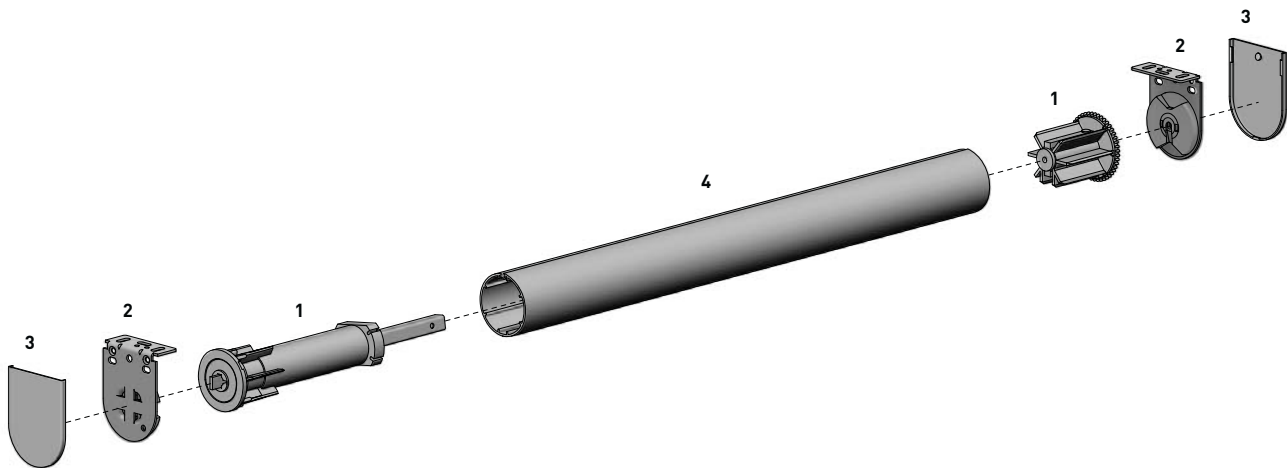

COLOUR RANGE

PRODUCT OPTIONS

5
MOUNTING RAIL
(for quick installation)

6
COMBO BRACKETS
(dual brackets for day/night blinds)

SYSTEM UPGRADES

EASY-LINK™
(for wider spans)

FRS VALANCE 80 OR 100 OR PELMET 95
(to conceal hardware)

CF CASSETTE/FASCIA 90
(for light blackout)

INTERNAL WIRE GUIDE
(for controlled stability)