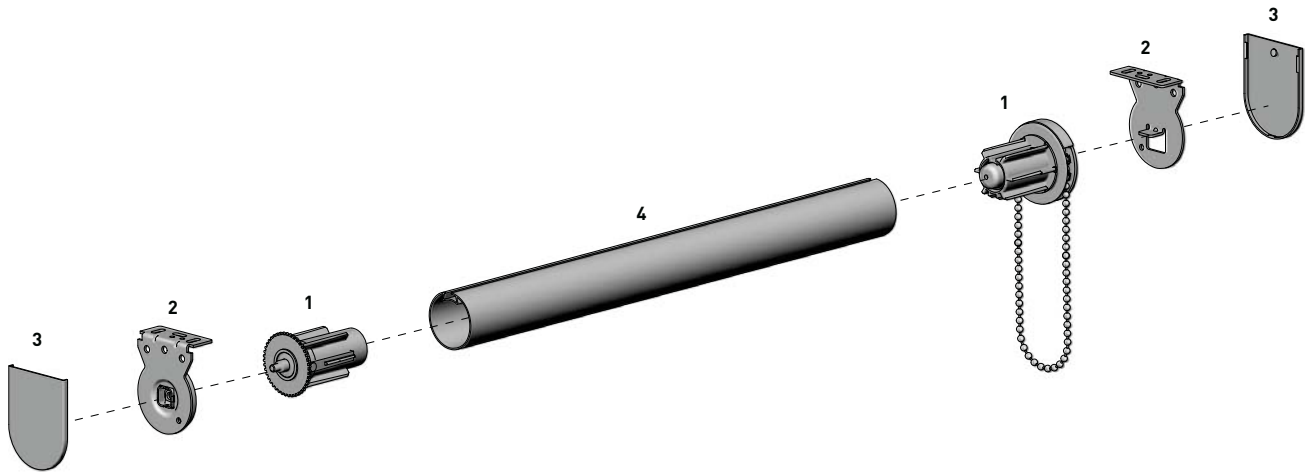

6c

COLOUR RANGE

PRODUCT OPTIONS

**5** SPRING BOOSTER  
(for lighter lifting)

**6** MOUNTING RAIL  
(for quick installation)

**7** COMBO BRACKETS  
(dual brackets for day/night blinds)

SYSTEM UPGRADES

EASY-LINK™  
(for wider spans)