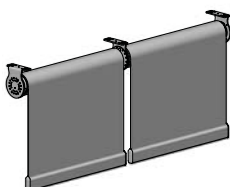

Page 58

FRS VALANCE 120
(to conceal hardware)