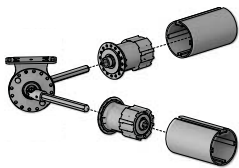

PRODUCT OPTIONS

UNI-LINK
(up to 90 degree
linked blind installations)

4

**INT. COMBO
BRACKETS**
(dual brackets
for day/night blinds)

5