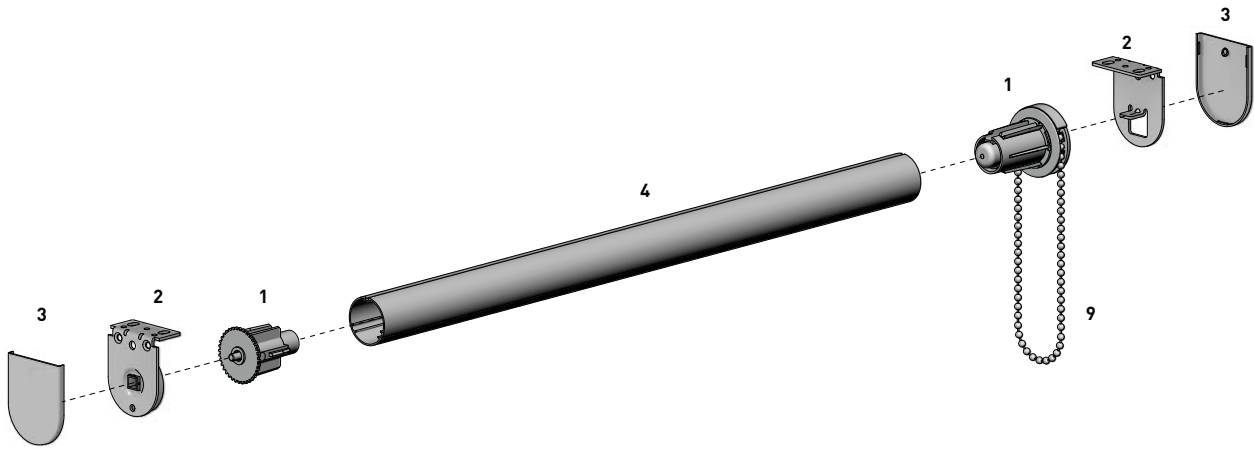

COLOUR RANGE

pure white sandstone barley silver grey black

PRODUCT OPTIONS

5 SPRING BOOSTER
(for lighter lifting)

6 MOUNTING RAIL
(for quick installation)