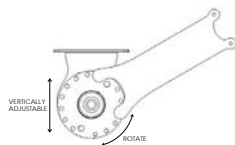

COMPATIBLE SYSTEMS

CHAIN CONTROL S60

CRANK GEAR S60

MOTORISED S60