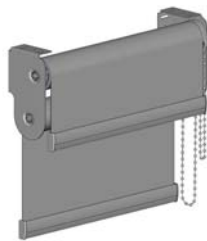

6c

COLOUR RANGE

PRODUCT OPTIONS

**5** SPRING BOOSTER  
(for lighter lifting)

**6** MOUNTING RAIL  
(for quick installation)

**7** COMBO BRACKETS  
(dual brackets for day/night blinds)

SYSTEM UPGRADES

EASY-LINK™  
(for wider spans)