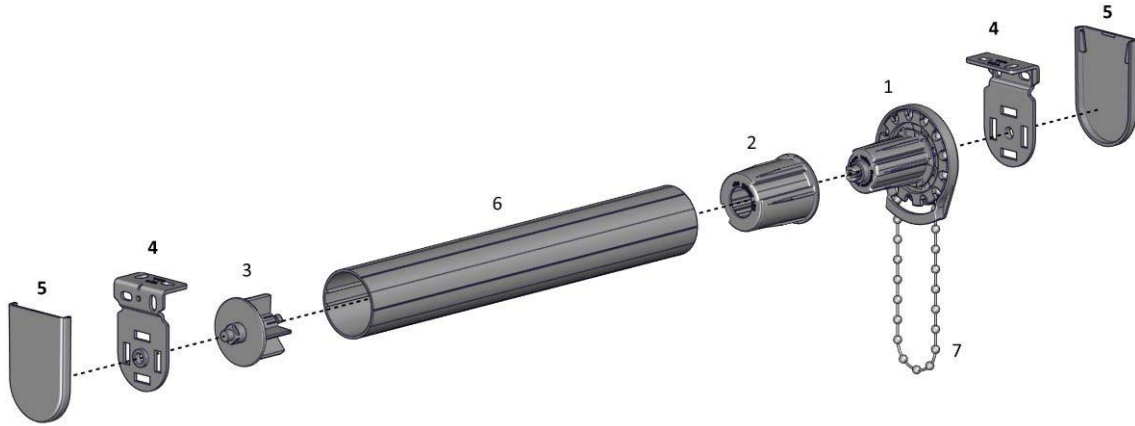

8a

SECTION 8  
ROLLEASE PRODUCT LINE

---

COLOUR RANGE

PRODUCT OPTIONS

**DOUBLE BRACKETS**  
(dual brackets for day/night blinds)

**INTERMEDIATE BRACKET**  
(to achieve wider spans)

SYSTEM UPGRADES