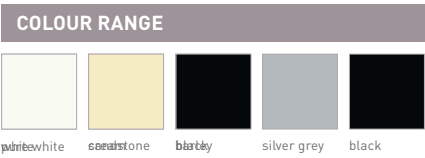

PRICE.	
CODE.	SLDBC38xx
PACK.	4   40 sets

COLOUR. black (BK), white (W)  
 USE WITH. Double Universal Bracket

**SKYLINE BRACKET | DOUBLE VERTICAL** 8b

PRICE.	
CODE.	SLB660DBVW
PACK.	5   40 sets

COLOUR. white (W)  
 USE WITH. SL15 Clutch, Pin end: 38/40/43mm