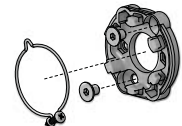

**UNIVERSAL ZAMACK ADAPTOR**  
with Lock Ring & screws

8

TYPE.	SOMFY ZAMAK
PRICE.	
CODE.	RB56-0762-014050
PACK.	1   20 set

COLOUR. cast silver 014 only  
USE WITH. Extreme Square Motor Bracket Plate

**ZAMACK ADAPTOR SPACER**