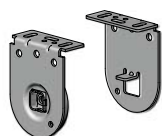

**EASY-LOCK LX INSTALLATION BRKT | S40/45**  
10mm tongue - 40mm projection

PRICE.	
CODE.	RB08-8352-xxx040
PACK.	25   200 Sets

COLOUR. black 050, pure white 069  
USE WITH. MKII Extendable Idler S45, Automate S35 Wirefree Motor