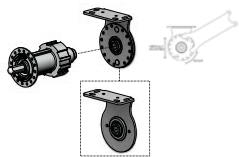

13

ADJ. & NON ADJ. BRACKETS (idle end alternative & 5mm height adjustment)

14

COMBO BRACKETS (dual brackets for day/night blinds)

15

ACMEDA ACCESSORIES FOR THIRD PARTY MOTORS

16

SYSTEM UPGRADES