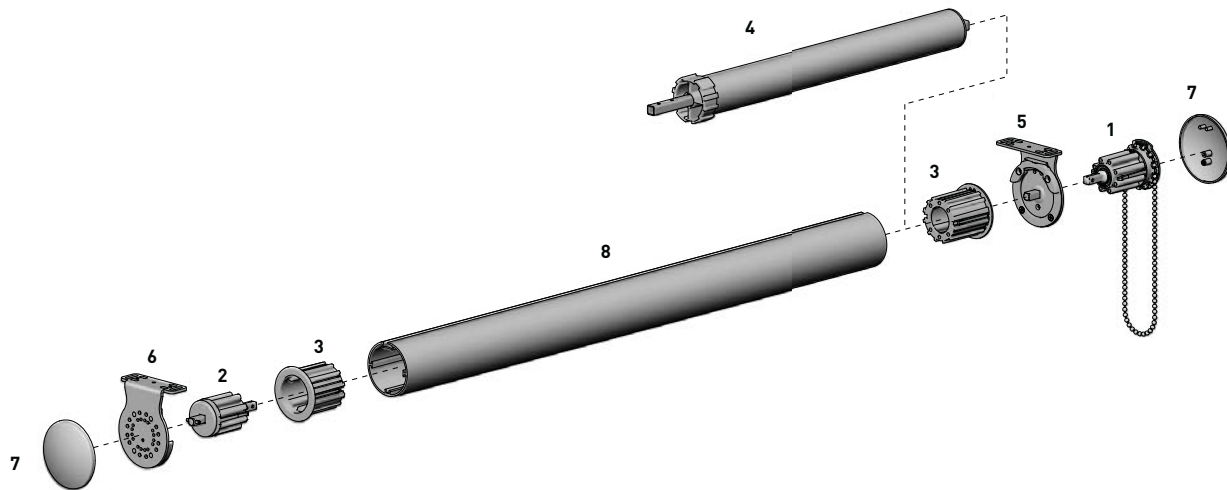

COLOUR RANGE

SYSTEM UPGRADES

MULTI-LINK
(for wider spans)

FRS VALANCE 120
(to conceal hardware)

SQUARE BOX 120
(for light blackout)